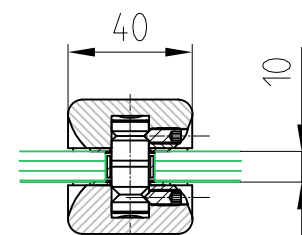

# ARCOS push-/pullhandle

for 8 - 12mm glass  
-two fixing point 824 mm long-

glass preparation  
M 2:1

Art. No. 26.510 (for 8 - 12mm glass)

Glass thickness	Length of pin	Number of wearing parts
8 mm	28 mm	—
10 mm	30 mm	1
12 mm	32 mm	2

section A:A 2:1

90° slewed