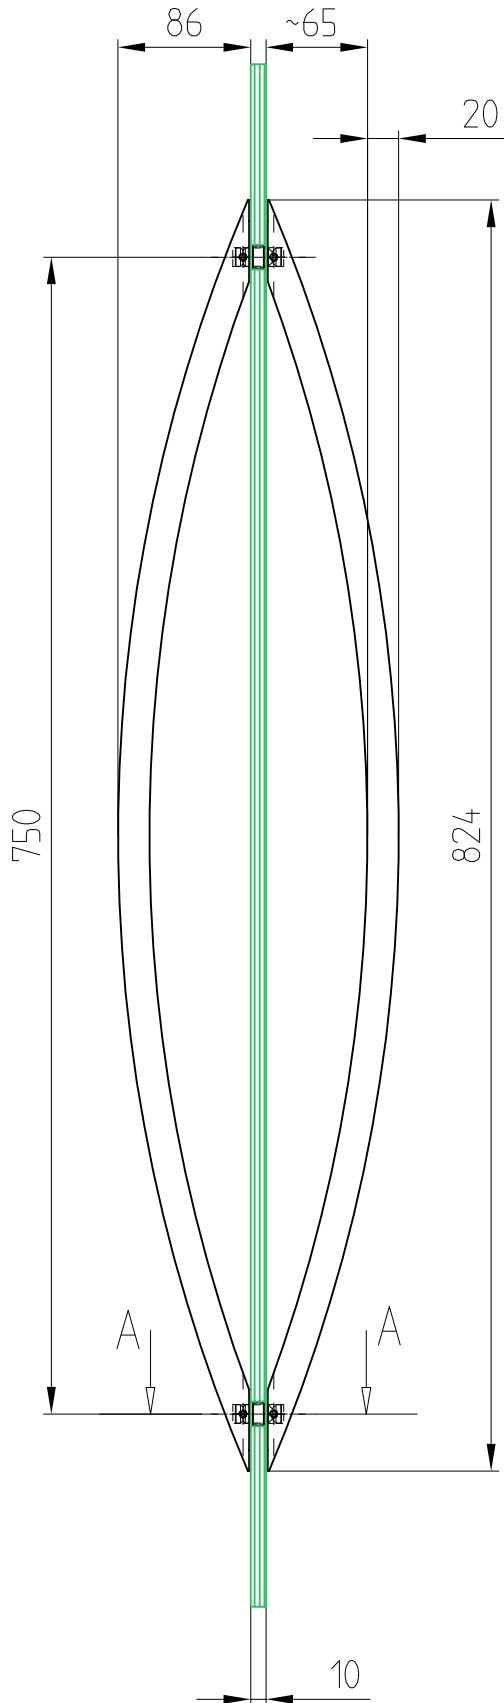

# ARCOS push-/pullhandle

for 8 - 12mm glass  
-two fixing point 824 mm long-

glass preparation  
M 2:1

Art. No. 26.510 (for 8 - 12mm glass)

Glass thickness	Length of pin	Number of wearing parts
8 mm	28 mm	—
10 mm	30 mm	1
12 mm	32 mm	2

section A:A 2:1

90° slewed