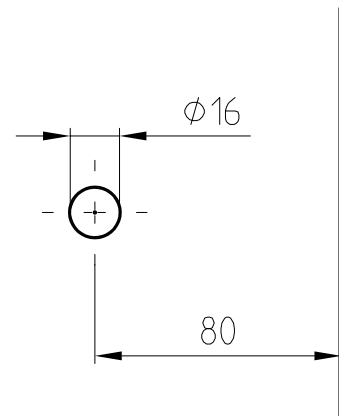

# ARCOS push-/pullhandle

for 8 - 12mm glass  
-two fixing point 824 mm long-

glass preparation  
M 2:1

Art. No. 26.510 (for 8 - 12mm glass)

Glass thickness	Length of pin	Number of wearing parts
8 mm	28 mm	—
10 mm	30 mm	1
12 mm	32 mm	2

section A:A 2:1

90° slewed