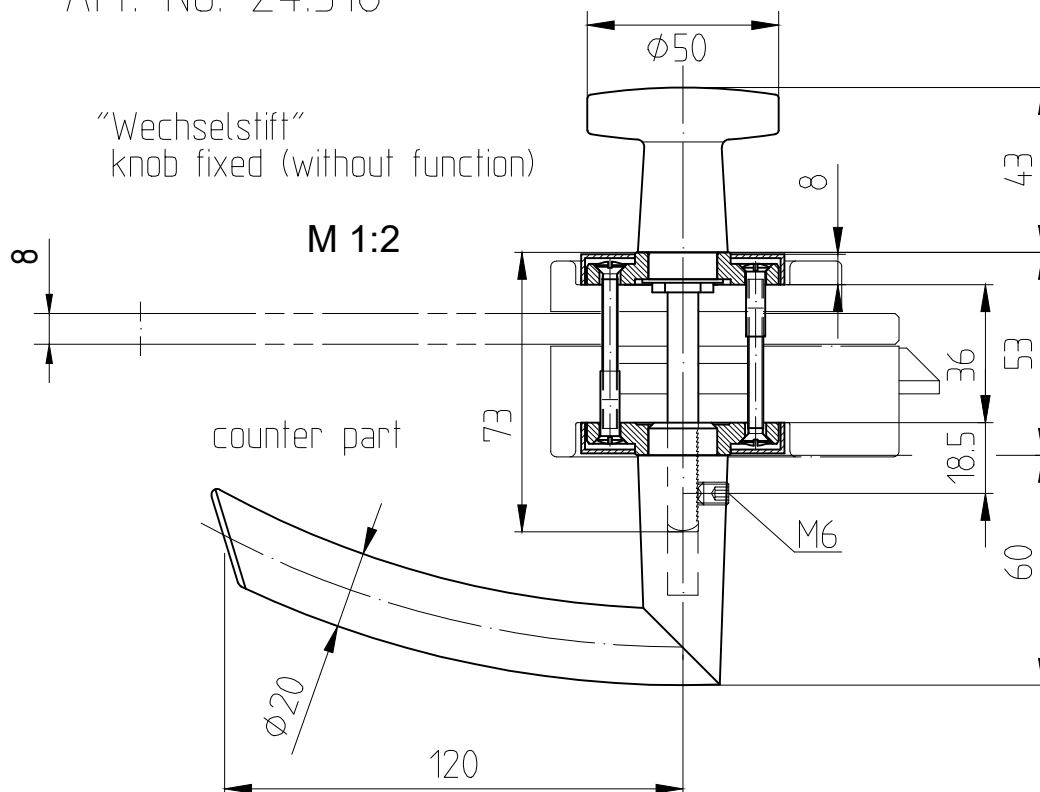

# ARCOS-Office-set of levers

Art. Nr. 24.307  
Levers with roses

M 1:2

ARCOS-Office-lever and knob set (without function)  
Art.-No. 24.318

1:1

07.2022 / 016627

25-045