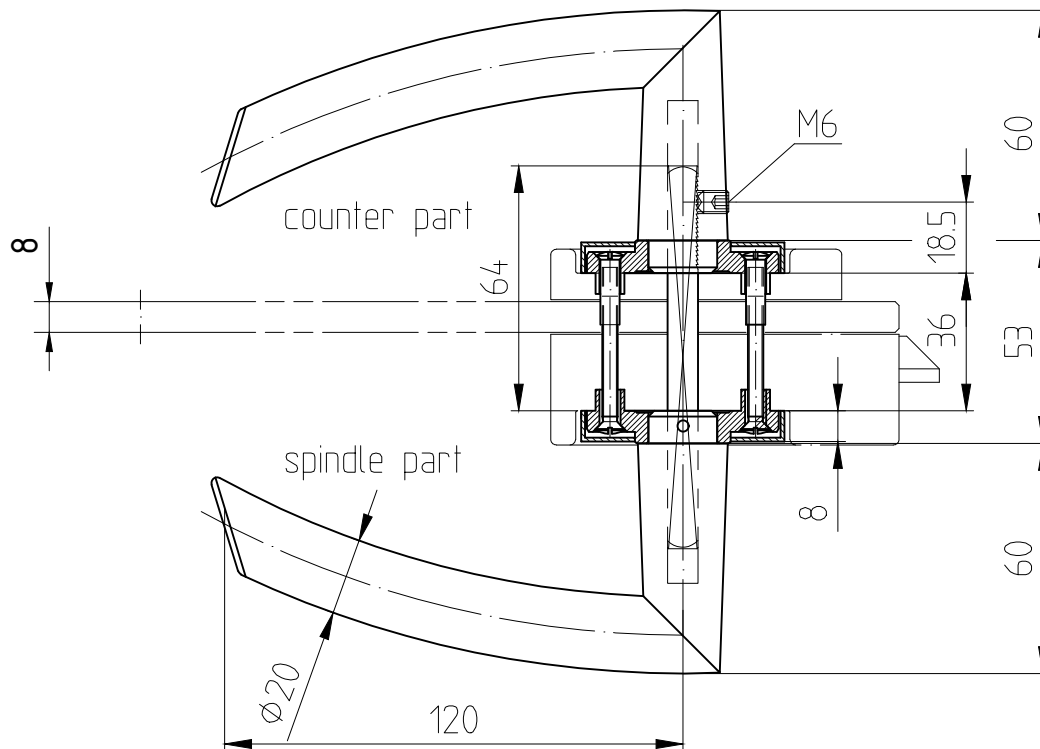

# ARCOS-Office-set of levers

Art. Nr. 24.307  
Levers with roses

M 1:2

ARCOS-Office-lever and knob set (without function)  
Art.-No. 24.318

1:1

07.2022 / 016627

25-045