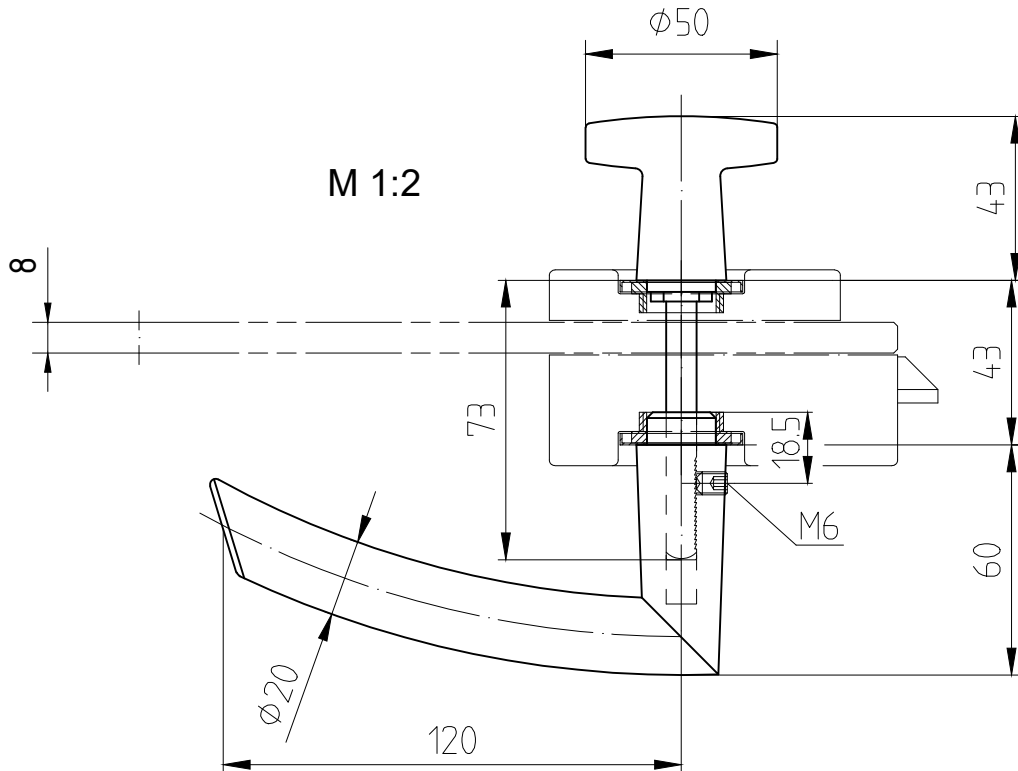

ARCOS-Office-lever and knob set without function

24.316

Art.-No. 24.316

Follower

This document is protected by copyright. The content is the property of DORMA-Glas GmbH. All rights reserved.

1:1

07.2022 / 016627

25-043

T:\Shared\DEBFN\Konstruktion_Interna\Detail\25\25-043.DWG