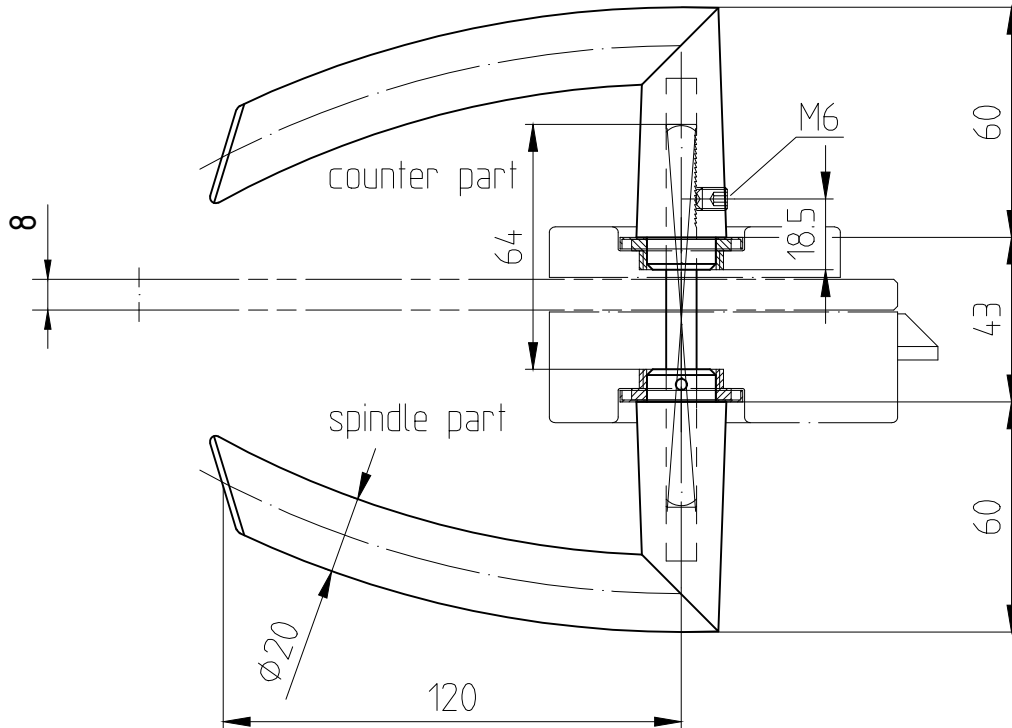

ARCOS-Office-set of levers

Art.-No. 24.301

Follower

24.301

M 1:2

This document is protected by copyright. The content is the property of DORMA-Glas GmbH. All rights reserved.

1:1

07.2022 / 016627

25-040

T:\Shared\DEBFN\Konstruktion_Interna\Detail\25\25-040.DWG