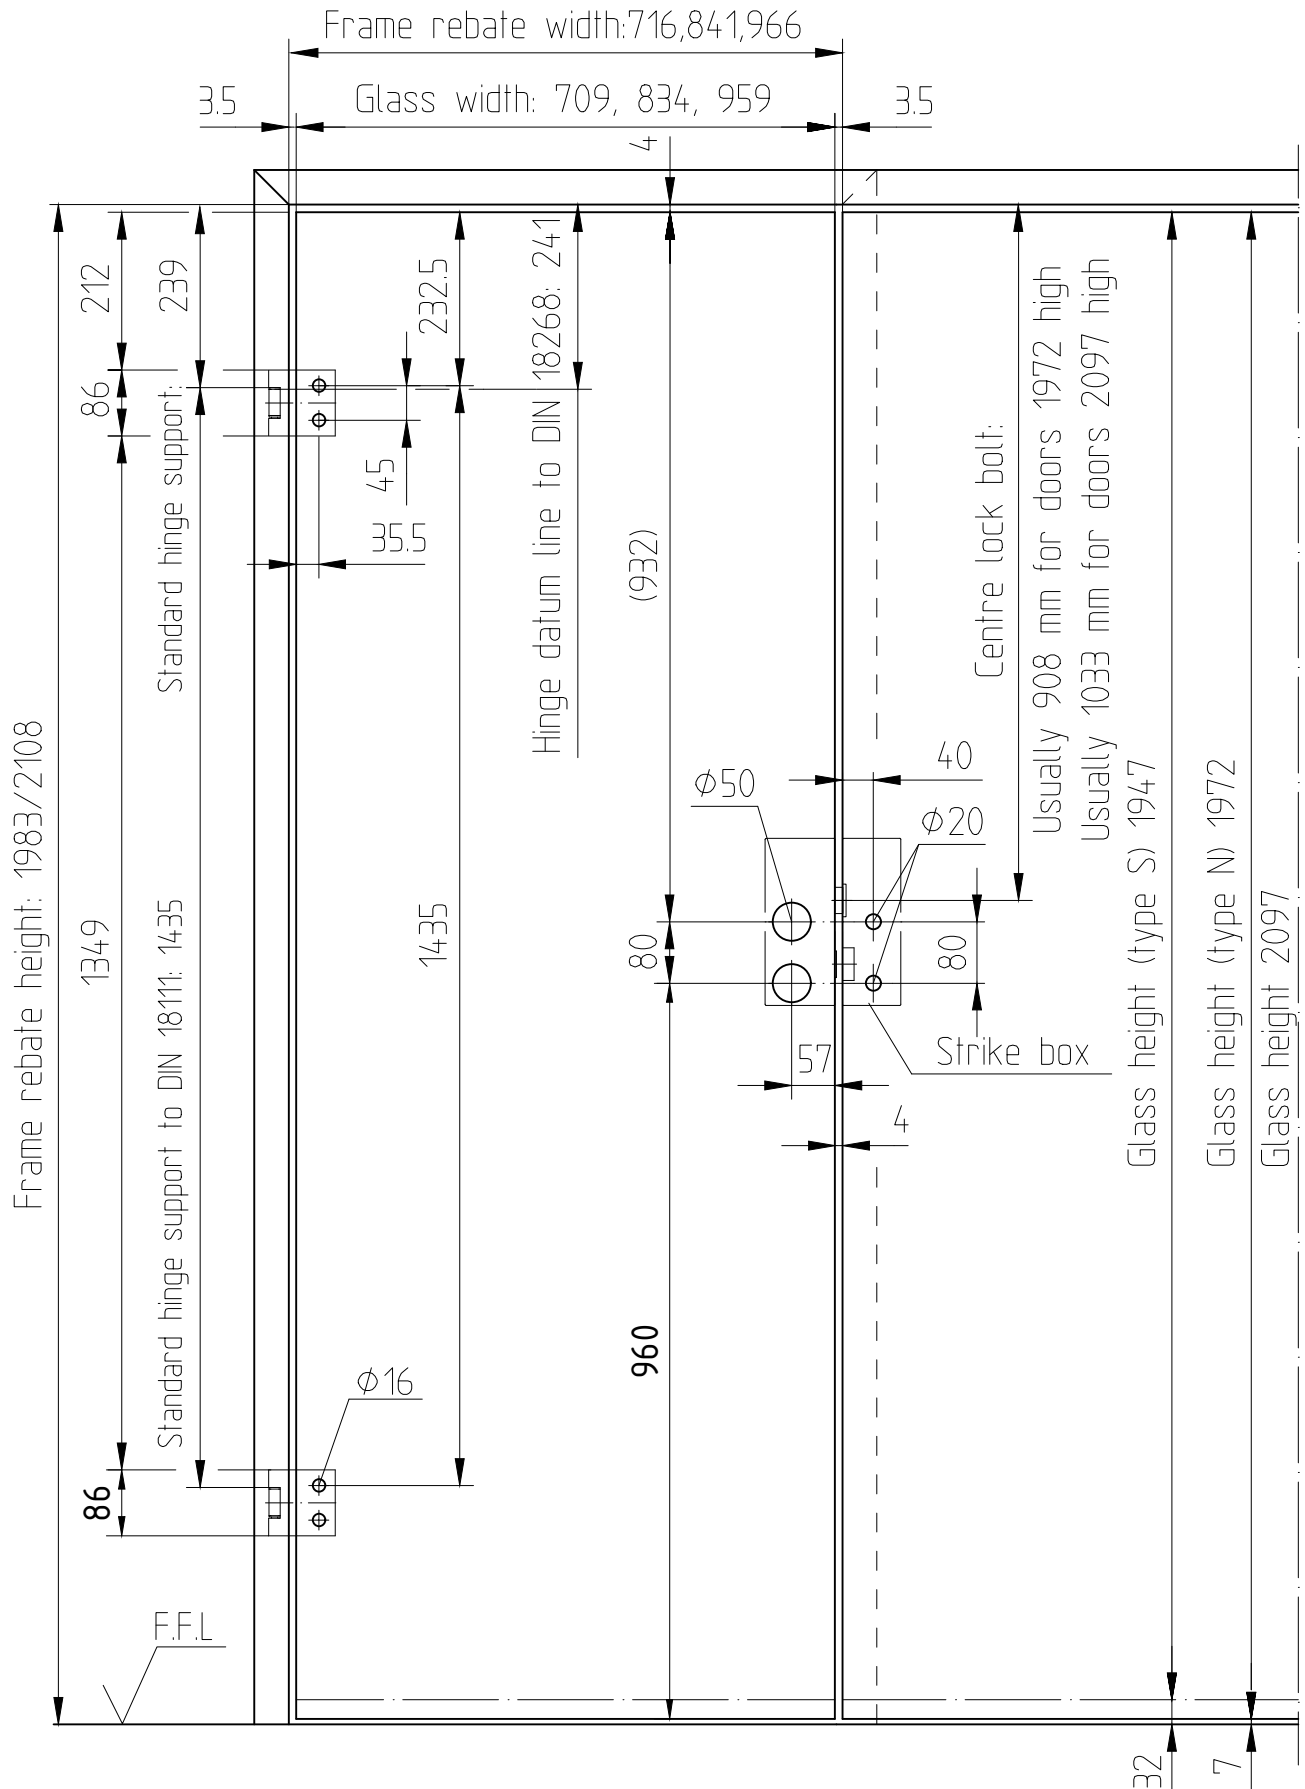

ARCOS-Office glass preparation

(Base hinges for 8 mm glass) Rebate depth 24mm
 Door weight: max. 55kg,
 max. 60kg hinges with ball bearing

This document is protected by copyright. The content is the property of DORMA-Glas GmbH. All rights reserved.

not to scale

07.2022 / 016627

25-000