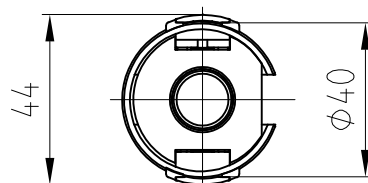

Beyond Pivoting

Top pivot fitting with pivot $\phi 15$ mm

(with bottom pivot fitting
Art. No. 30.100 for 10 mm glass
Art. No. 30.101 for 12 mm glass)

with top pivot bearing Art. No. 01.130

Fixing screw
and plug on site.
e.g. countersunk wood
screw DIN 7997 5x ...
galvanised, depending
on wall fixing or type
of wallplug

top pivot bearing
Art. No. 01.130