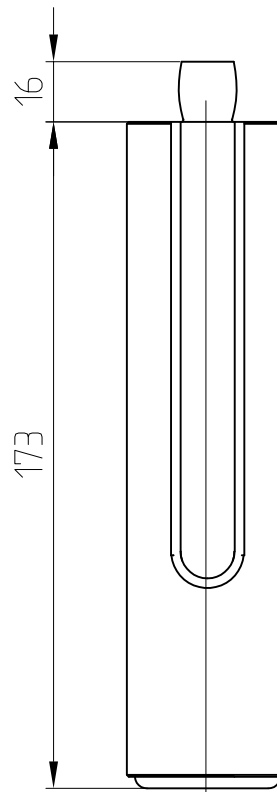

Beyond Pivoting

Top pivot fitting with pivot $\phi 15$ mm

(with bottom pivot fitting
Art. No. 30.100 for 10 mm glass
Art. No. 30.101 for 12 mm glass)

with top pivot bearing Art. No. 01.130

Fixing screw
and plug on site.
e.g. countersunk wood
screw DIN 7997 5x ...
galvanised, depending
on wall fixing or type
of wallplug

top pivot bearing
Art. No. 01.130