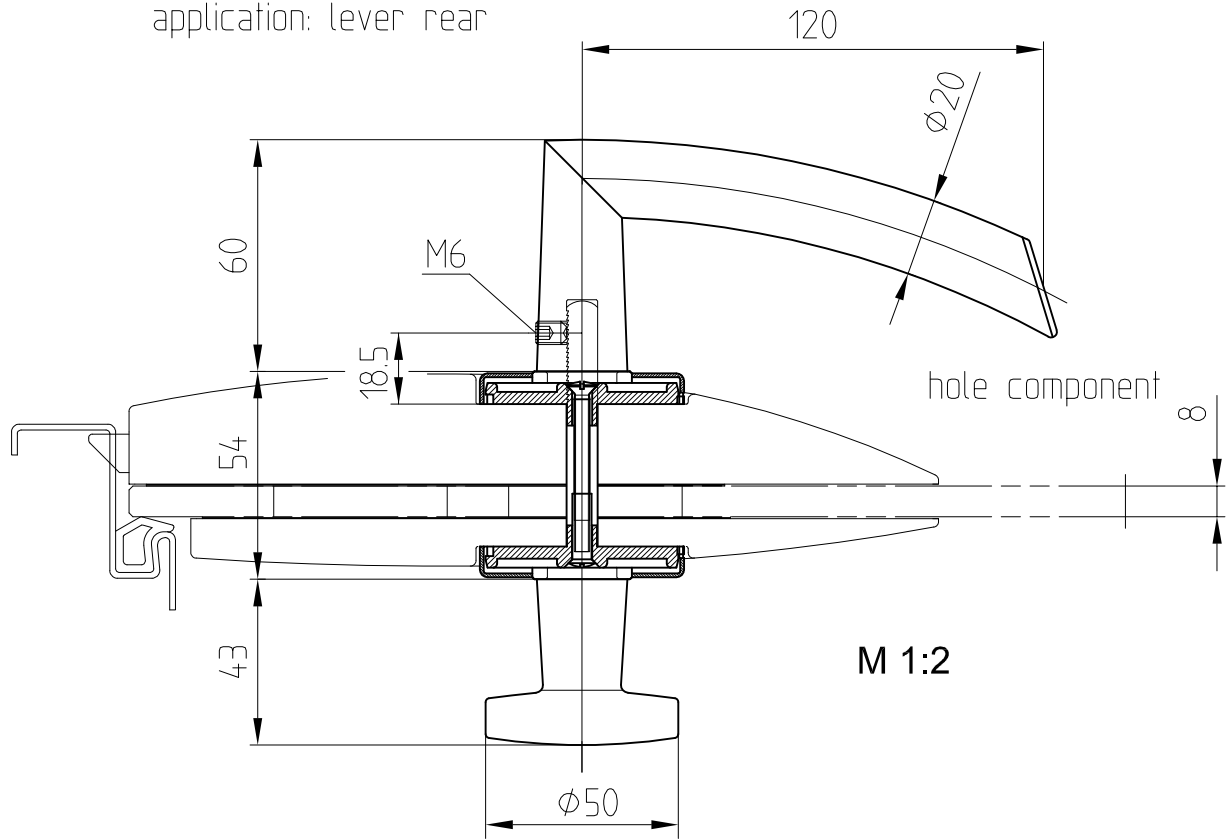

ARCOS lever and knob set with ARCOS lever and fixed knob (without function)

Art. No. 24.318

application: lever rear

Art. No. 24.318
aluminium

appropriate for ARCOS Studio and Junior