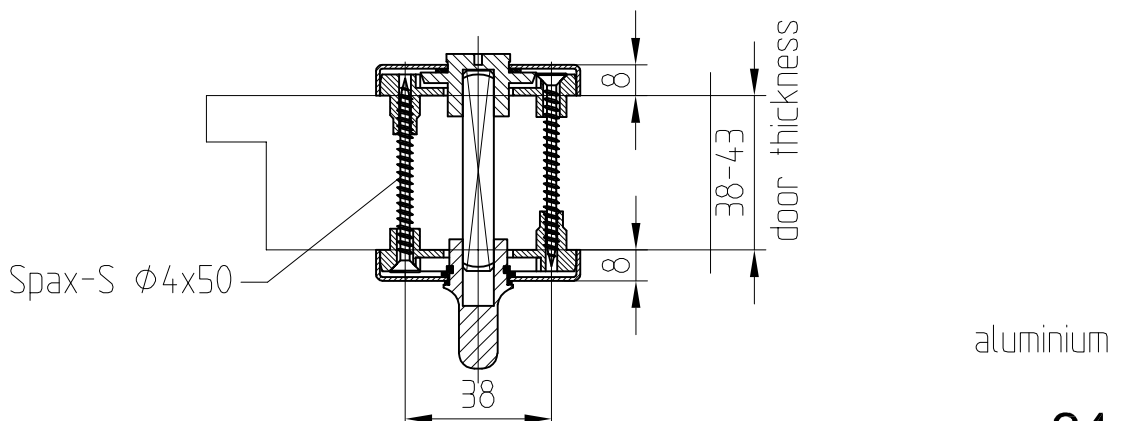

ARCOS lever set for wooden doors

and WC-twistlock olive
Art.-No. 24.324

24.324

This document is protected by copyright. The content is the property of DORMA-Glas GmbH. All rights reserved.

1:1

07.2022 / 016627