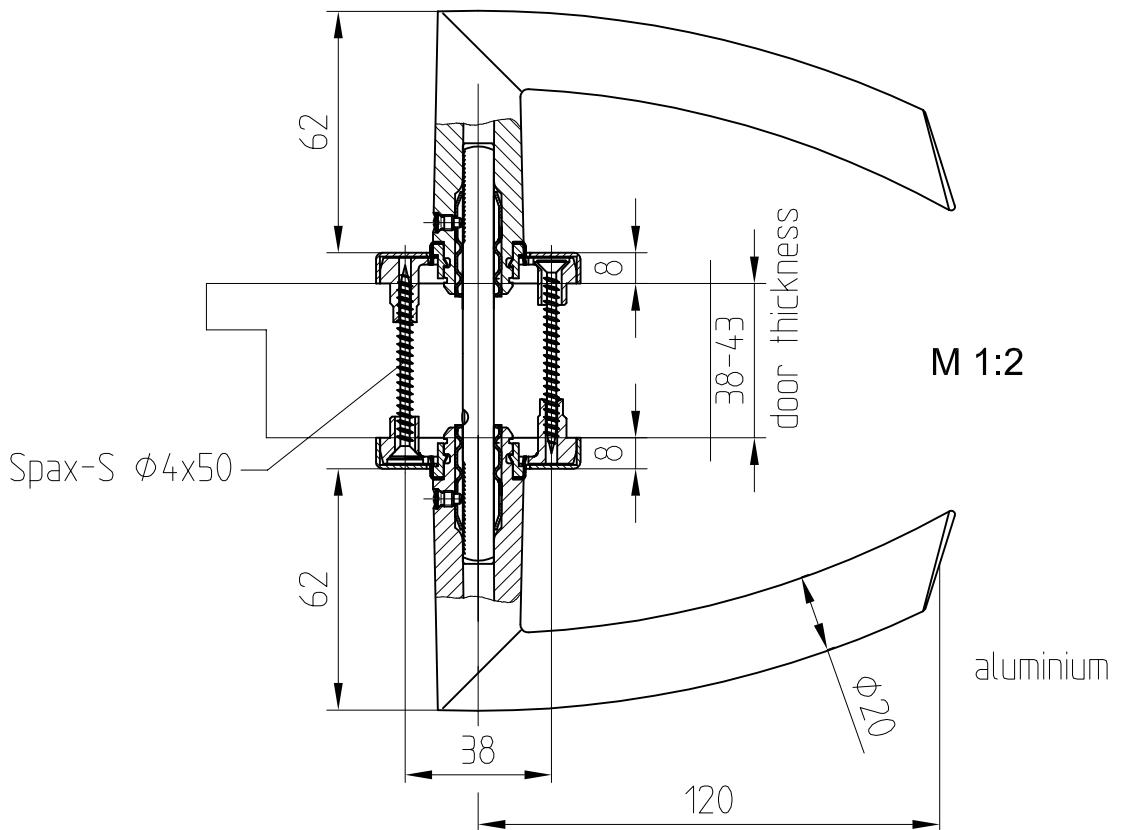

ARCOS lever set for wooden doors

and WC-twistlock olive
Art.-No. 24.324

24.324

This document is protected by copyright. The content is the property of DORMA-Glas GmbH. All rights reserved.

1:1

07.2022 / 016627

T:\Shared\DEBFN\Konstruktion_Interna\Detail\24\24-050.DWG

24-050