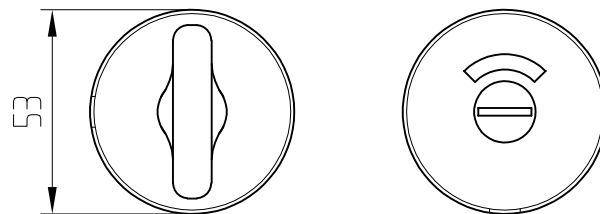

ARCOS lever set for wooden doors

and WC-twistlock olive
Art.-No. 24.324

24.324

This document is protected by copyright. The content is the property of DORMA-Glas GmbH. All rights reserved.

1:1

07.2022 / 016627