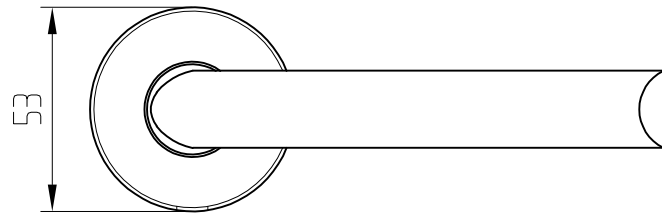

ARCOS lever set for wooden doors

and WC-twistlock olive
Art.-No. 24.324

24.324

This document is protected by copyright. The content is the property of DORMA-Glas GmbH. All rights reserved.

1:1

07.2022 / 016627