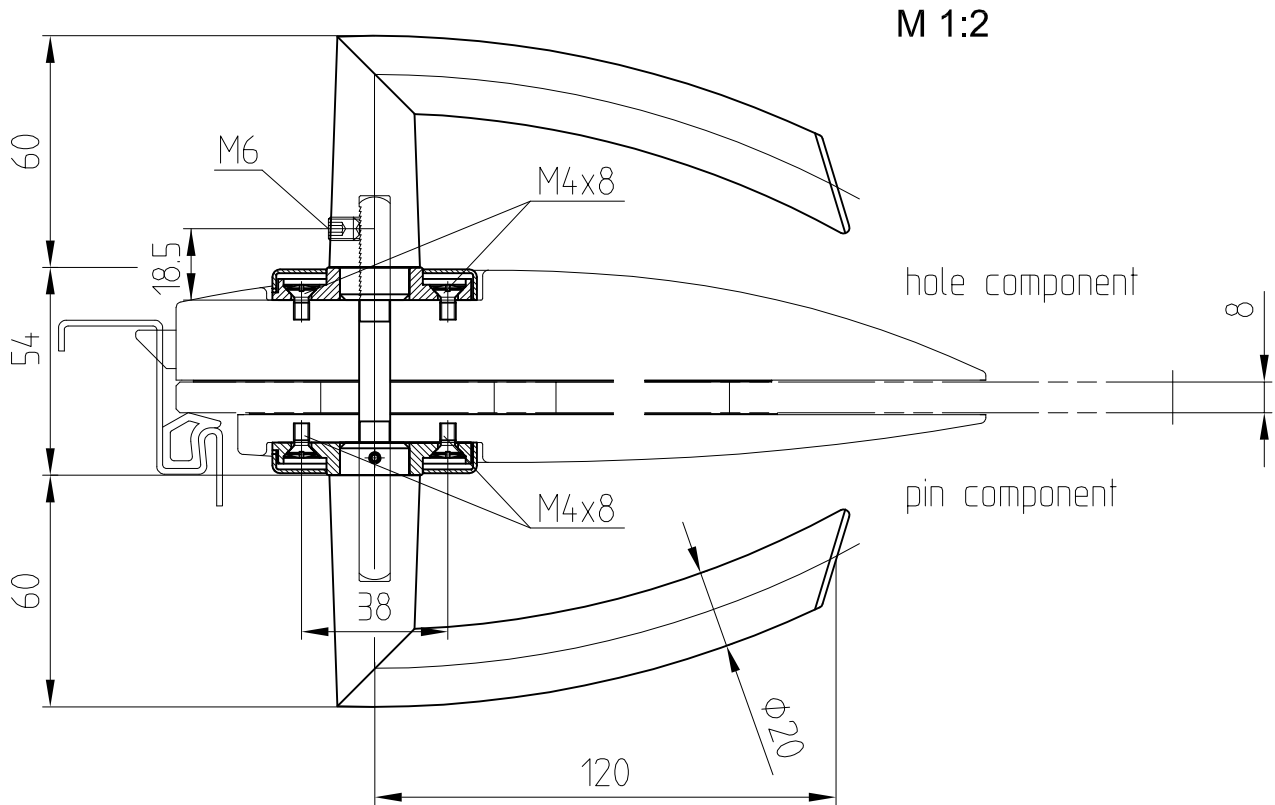

# ARCOS lever set with roses

Art. No. 24.307

24.307

application: ARCOS Studio lever in front

Art. No. 24.307  
aluminium/brass

1:1

07.2022 / 016627

24-045-2