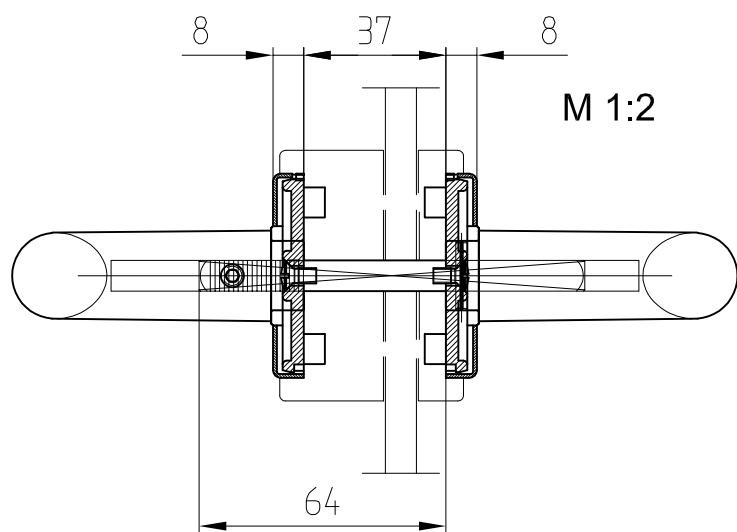

# ARCOS lever set with roses

Art. No. 24.307

24.307

application: ARCOS Studio lever in front

Art. No. 24.307  
aluminium/brass

1:1

07.2022 / 016627

24-045-2