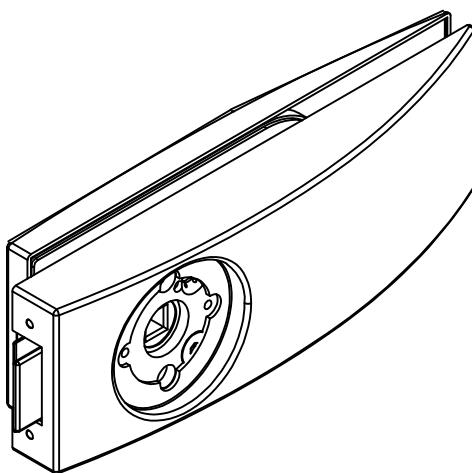

# ARCOS lever set with roses

Art. No. 24.307

24.307

application: ARCOS Studio lever in front

Art. No. 24.307  
aluminium/brass

1:1

07.2022 / 016627

24-045-2