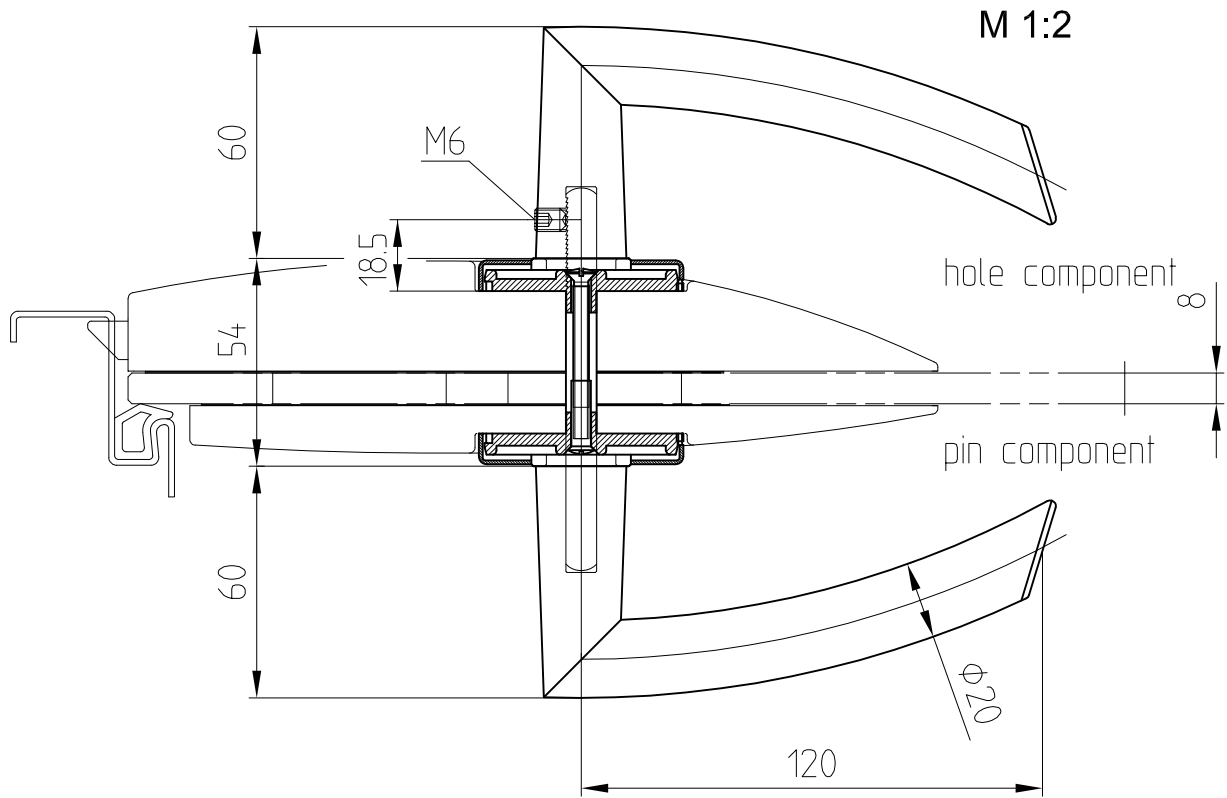

ARCOS lever set with roses

Art. No. 24.307

24.307

application: lever rear

Art. No. 24.307
aluminium/brass

appropriate for ARCOS Studio and Junior

1:1

07.2022 / 016627