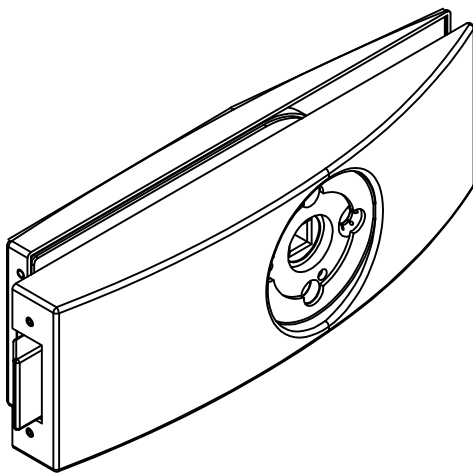

ARCOS lever set with roses

Art. No. 24.307

24.307

application: lever rear

Art. No. 24.307
aluminium/brass

appropriate for ARCOS Studio and Junior

1:1

07.2022 / 016627