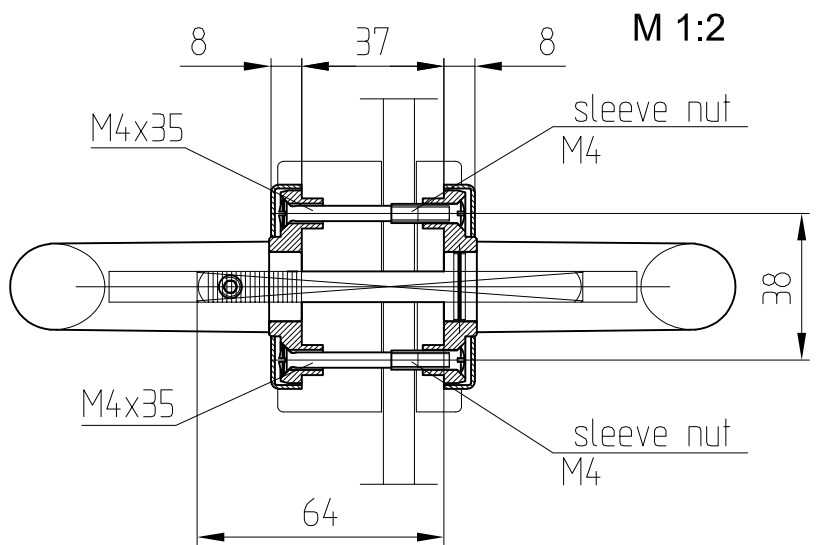

ARCOS lever set with roses

Art. No. 24.307

24.307

application: lever rear

Art. No. 24.307
aluminium/brass

appropriate for ARCOS Studio and Junior

1:1

07.2022 / 016627

24-045-1