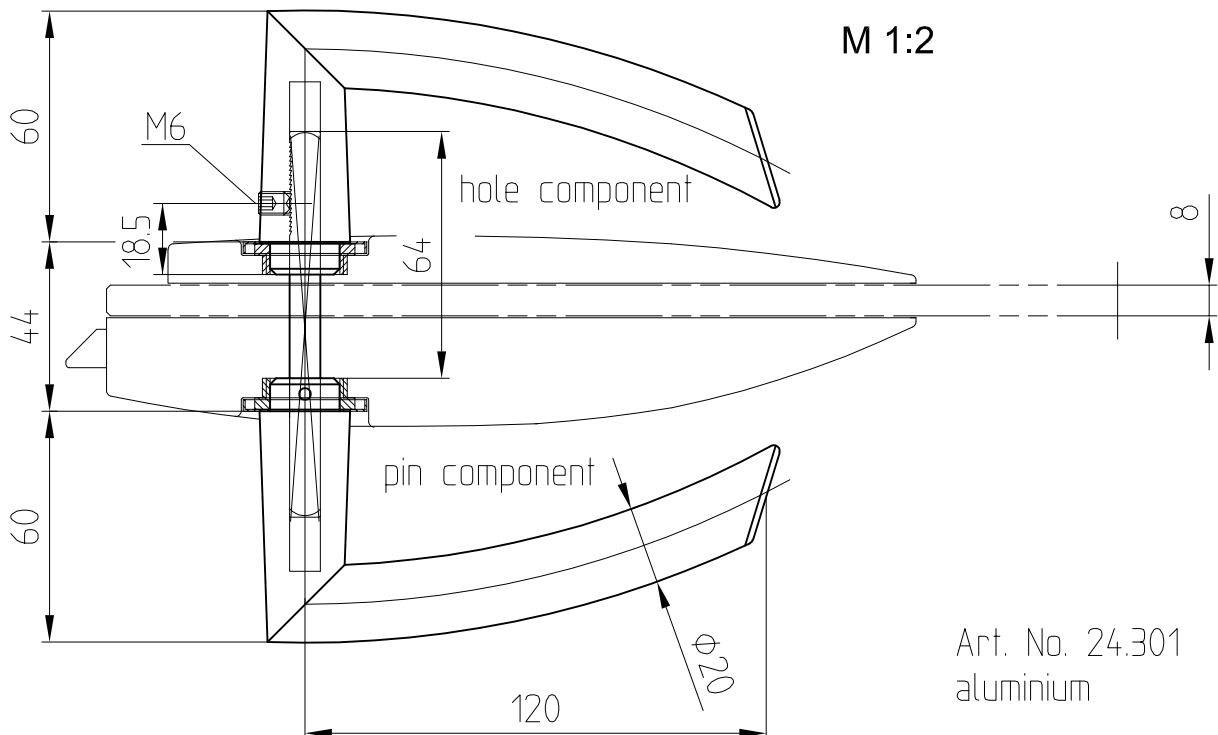

# ARCOS lever set

24.301

with follower  
Art. No. 24.301

application: lever rear

appropriate for ARCOS Studio and Junior

M 1:2

Art. No. 24.301  
aluminium

application: lever in front

M 1:2

Art. No. 24.301  
aluminium

1:1

07.2022 / 016627

24-040