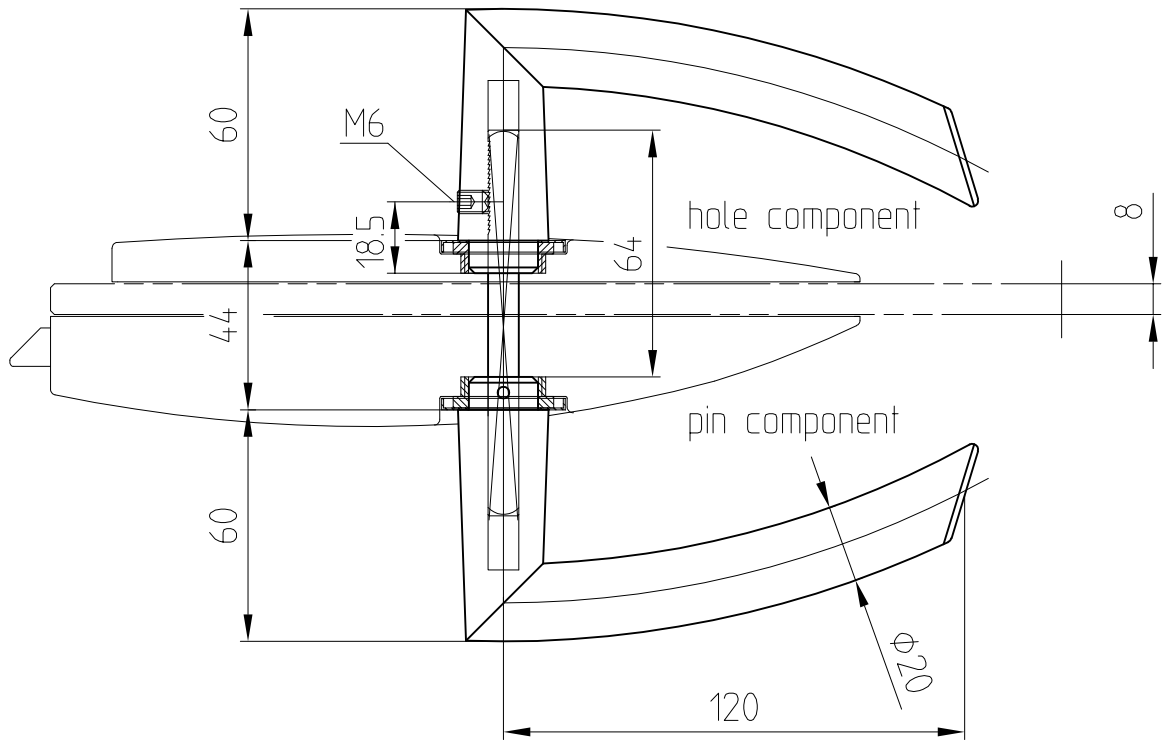

# ARCOS lever set

24.301

with follower  
Art. No. 24.301

application: lever rear

appropriate for ARCOS Studio and Junior

M 1:2

Art. No. 24.301  
aluminium

application: lever in front

M 1:2

Art. No. 24.301  
aluminium

1:1

07.2022 / 016627

24-040